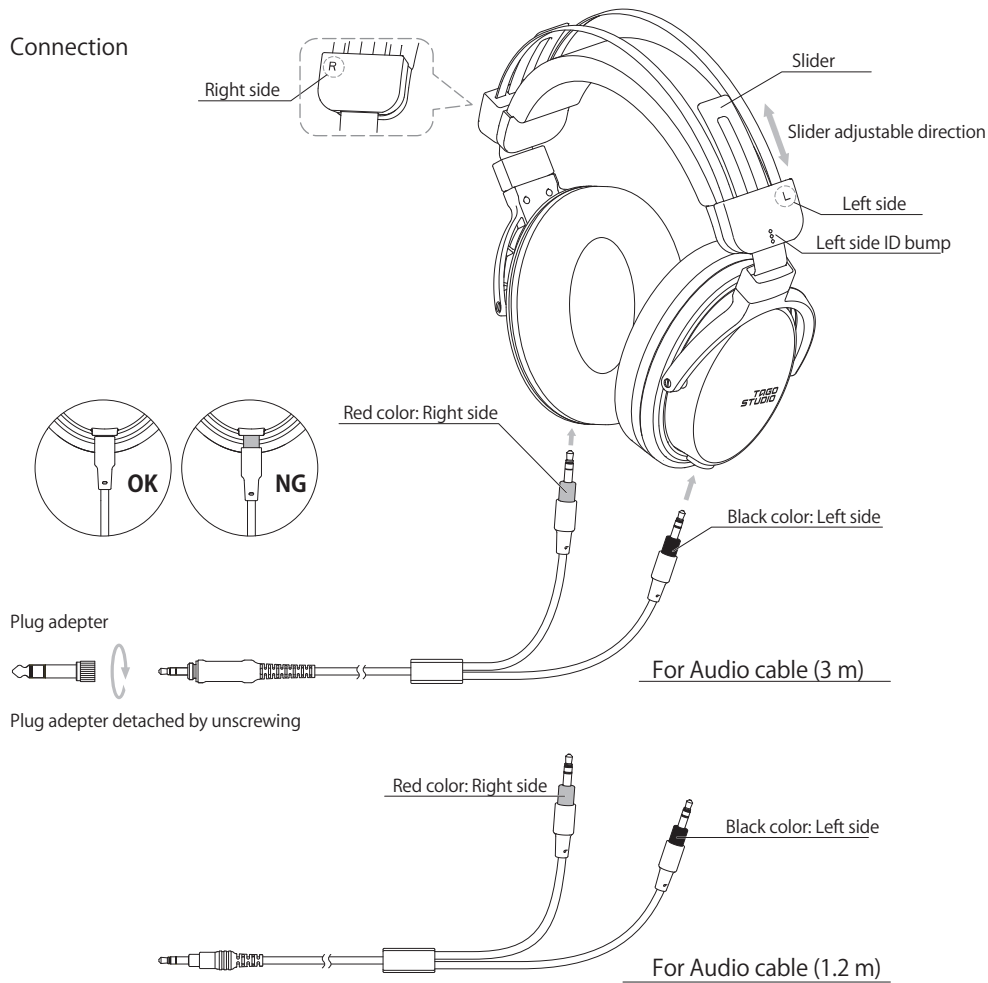

T3-03 Manual Instruction

How to use

Wearing the head phone

Refer below diagram for cable connection

Product housing with "L" indication on Left ear, "R" on Right ear, adjust the headphone to cover the whole ears

Connection

CAUTION

- Plug-in until you hear a click sound when attaching
- Hold the plug part when connecting or disconnecting from device
Pulling the cable may cause function failure
- Make sure all plugs are firmly inserted before using

Technical data

Head phone

Driver unit	Φ40 mm	Accessories	Audio cable (3 m)
Sound method	Closed dynamic		: Φ3.5 mm gold plated stereo mini plug
Output sound pressure level	102 dB SPL/mW		Plug adapter
Frequency characteristic	20 Hz ~ 20 kHz		: Φ6.35 mm gold plated stereo mini plug
Max. Input	1000 mW		Audio cable (1.2 m)
Impedance	70 Ω		: Φ3.5 mm gold plated stereo mini plug
Mass	Approx. 260 g (without cable)		Carrying case
			Manual instruction
			Warranty card